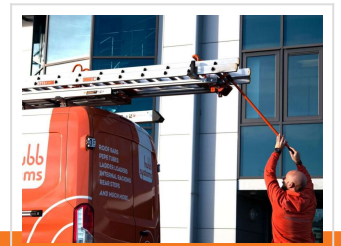

LoadLite™

The Hubb Systems Load Lite™ is one of the most innovative and ergonomic ladder loading systems available in today's marketplace, designed to maximise safety and provide you with the easiest possible access to your ladders. Manufactured from lightweight, highly robust aluminium alloy and complimented by stainless steel parts it boasts one of the biggest carrying capacities available. Safety and functionality at an affordable price!

Features:

- Manufactured from lightweight, extremely robust aluminium extrusion (Grade 6082) that won't corrode and is complimented by the highest quality components.
- Load or unload ladders safely in seconds from ground level rather than climbing onto your vehicle.
- Available in two versions to transport single or double sets of ladders.
- Fully adjustable to accommodate most ladder types.
- Two lengths to choose from to suit; 2.5 metres or 3.0 metres.
- 20g crash tested at Horiba-Mira Testing Facility (see certification).
- "Click into place" orange release catches to help ensure that the system is securely locked into place before the vehicle pulls away.
- Supplied with orange Hubb Systems branded 25mm cam-buckle straps to secure ladders into place, which have been tested to a 300kg load capacity (see Certificate of Conformity).
- Designed and manufactured in Britain.
- System will accommodate up to 2 padlocks (not supplied) to help restrict potential theft.
- This product has undergone rigorous testing to ensure product longevity and the maximum possible safety.
- Individually numbered with identity plaque to ensure full traceability.