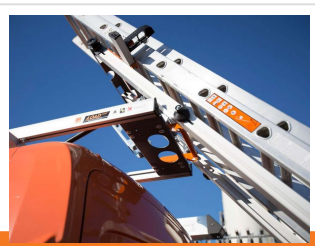

LoadLite™

The Hubb Systems Load Lite™ is one of the most innovative and ergonomic ladder loading systems available in today's marketplace, designed to maximise safety and provide you with the easiest possible access to your ladders. Manufactured from lightweight, highly robust aluminium alloy and complimented by stainless steel parts it boasts one of the biggest carrying capacities available. Safety and functionality at an affordable price!

Features:

- Manufactured from lightweight, extremely robust aluminium extrusion (Grade 6082) that won't corrode and is complimented by the highest quality components.
- Load or unload ladders safely in seconds from ground level rather than climbing onto your vehicle.
- Available in two versions to transport single or double sets of ladders.
- Fully adjustable to accommodate most ladder types.
- Two lengths to choose from to suit; 2.5 metres or 3.0 metres.
- 20g crash tested at Horiba-Mira Testing Facility (see certification).
- "Click into place" orange release catches to help ensure that the system is securely locked into place before the vehicle pulls away.
- Supplied with orange Hubb Systems branded 25mm cam-buckle straps to secure ladders into place, which have been tested to a 300kg load capacity (see Certificate of Conformity).
- Designed and manufactured in Britain.
- System will accommodate up to 2 padlocks (not supplied) to help restrict potential theft.
- This product has undergone rigorous testing to ensure product longevity and the maximum possible safety.
- Individually numbered with identity plaque to ensure full traceability.