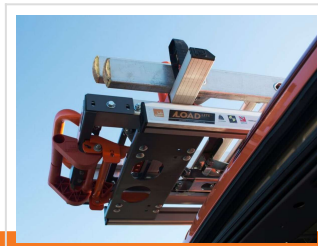

LoadLite™

The Hubb Systems Load Lite™ is one of the most innovative and ergonomic ladder loading systems available in today's marketplace, designed to maximise safety and provide you with the easiest possible access to your ladders. Manufactured from lightweight, highly robust aluminium alloy and complimented by stainless steel parts it boasts one of the biggest carrying capacities available. Safety and functionality at an affordable price!

Features:

- Manufactured from lightweight, extremely robust aluminium extrusion (Grade 6082) that won't corrode and is complimented by the highest quality components.
- Load or unload ladders safely in seconds from ground level rather than climbing onto your vehicle.
- Available in two versions to transport single or double sets of ladders.
- Fully adjustable to accommodate most ladder types.
- Two lengths to choose from to suit; 2.5 metres or 3.0 metres.
- 20g crash tested at Horiba-Mira Testing Facility (see certification).
- "Click into place" orange release catches to help ensure that the system is securely locked into place before the vehicle pulls away.
- Supplied with orange Hubb Systems branded 25mm cam-buckle straps to secure ladders into place, which have been tested to a 300kg load capacity (see Certificate of Conformity).
- Designed and manufactured in Britain.
- System will accommodate up to 2 padlocks (not supplied) to help restrict potential theft.
- This product has undergone rigorous testing to ensure product longevity and the maximum possible safety.
- Individually numbered with identity plaque to ensure full traceability.