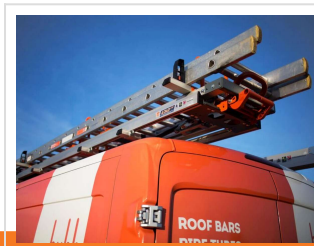

LoadLite™

The Hubb Systems Load Lite™ is one of the most innovative and ergonomic ladder loading systems available in today's marketplace, designed to maximise safety and provide you with the easiest possible access to your ladders. Manufactured from lightweight, highly robust aluminium alloy and complimented by stainless steel parts it boasts one of the biggest carrying capacities available. Safety and functionality at an affordable price!

Features:

- Manufactured from lightweight, extremely robust aluminium extrusion (Grade 6082) that won't corrode and is complimented by the highest quality components.
- Load or unload ladders safely in seconds from ground level rather than climbing onto your vehicle.
- Available in two versions to transport single or double sets of ladders.
- Fully adjustable to accommodate most ladder types.
- Two lengths to choose from to suit; 2.5 metres or 3.0 metres.
- 20g crash tested at Horiba-Mira Testing Facility (see certification).
- "Click into place" orange release catches to help ensure that the system is securely locked into place before the vehicle pulls away.
- Supplied with orange Hubb Systems branded 25mm cam-buckle straps to secure ladders into place, which have been tested to a 300kg load capacity (see Certificate of Conformity).
- Designed and manufactured in Britain.
- System will accommodate up to 2 padlocks (not supplied) to help restrict potential theft.
- This product has undergone rigorous testing to ensure product longevity and the maximum possible safety.
- Individually numbered with identity plaque to ensure full traceability.