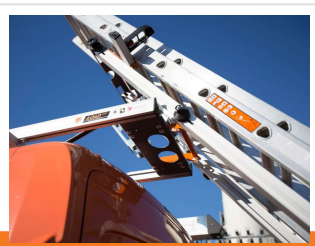

## LoadLite™

The Hubb Systems Load Lite™ is one of the most innovative and ergonomic ladder loading systems available in today's marketplace, designed to maximise safety and provide you with the easiest possible access to your ladders. Manufactured from lightweight, highly robust aluminium alloy and complimented by stainless steel parts it boasts one of the biggest carrying capacities available. Safety and functionality at an affordable price!

### Features:

- Manufactured from lightweight, extremely robust aluminium extrusion (Grade 6082) that won't corrode and is complimented by the highest quality components.
- Load or unload ladders safely in seconds from ground level rather than climbing onto your vehicle.
- Available in two versions to transport single or double sets of ladders.
- Fully adjustable to accommodate most ladder types.
- Two lengths to choose from to suit; 2.5 metres or 3.0 metres.
- 20g crash tested at Horiba-Mira Testing Facility (see certification).
- "Click into place" orange release catches to help ensure that the system is securely locked into place before the vehicle pulls away.
- Supplied with orange Hubb Systems branded 25mm cam-buckle straps to secure ladders into place, which have been tested to a 300kg load capacity (see Certificate of Conformity).
- Designed and manufactured in Britain.
- System will accommodate up to 2 padlocks (not supplied) to help restrict potential theft.
- This product has undergone rigorous testing to ensure product longevity and the maximum possible safety.
- Individually numbered with identity plaque to ensure full traceability.