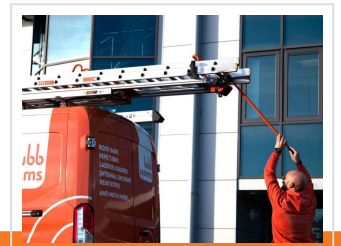

## LoadLite™

The Hubb Systems Load Lite™ is one of the most innovative and ergonomic ladder loading systems available in today's marketplace, designed to maximise safety and provide you with the easiest possible access to your ladders. Manufactured from lightweight, highly robust aluminium alloy and complimented by stainless steel parts it boasts one of the biggest carrying capacities available. Safety and functionality at an affordable price!

### Features:

- Manufactured from lightweight, extremely robust aluminium extrusion (Grade 6082) that won't corrode and is complimented by the highest quality components.
- Load or unload ladders safely in seconds from ground level rather than climbing onto your vehicle.
- Available in two versions to transport single or double sets of ladders.
- Fully adjustable to accommodate most ladder types.
- Two lengths to choose from to suit; 2.5 metres or 3.0 metres.
- 20g crash tested at Horiba-Mira Testing Facility (see certification).
- "Click into place" orange release catches to help ensure that the system is securely locked into place before the vehicle pulls away.
- Supplied with orange Hubb Systems branded 25mm cam-buckle straps to secure ladders into place, which have been tested to a 300kg load capacity (see Certificate of Conformity).
- Designed and manufactured in Britain.
- System will accommodate up to 2 padlocks (not supplied) to help restrict potential theft.
- This product has undergone rigorous testing to ensure product longevity and the maximum possible safety.
- Individually numbered with identity plaque to ensure full traceability.