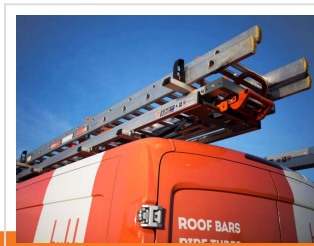

## LoadLite™

The Hubb Systems Load Lite™ is one of the most innovative and ergonomic ladder loading systems available in today's marketplace, designed to maximise safety and provide you with the easiest possible access to your ladders. Manufactured from lightweight, highly robust aluminium alloy and complimented by stainless steel parts it boasts one of the biggest carrying capacities available. Safety and functionality at an affordable price!

### Features:

- Manufactured from lightweight, extremely robust aluminium extrusion (Grade 6082) that won't corrode and is complimented by the highest quality components.
- Load or unload ladders safely in seconds from ground level rather than climbing onto your vehicle.
- Available in two versions to transport single or double sets of ladders.
- Fully adjustable to accommodate most ladder types.
- Two lengths to choose from to suit; 2.5 metres or 3.0 metres.
- 20g crash tested at Horiba-Mira Testing Facility (see certification).
- "Click into place" orange release catches to help ensure that the system is securely locked into place before the vehicle pulls away.
- Supplied with orange Hubb Systems branded 25mm cam-buckle straps to secure ladders into place, which have been tested to a 300kg load capacity (see Certificate of Conformity).
- Designed and manufactured in Britain.
- System will accommodate up to 2 padlocks (not supplied) to help restrict potential theft.
- This product has undergone rigorous testing to ensure product longevity and the maximum possible safety.
- Individually numbered with identity plaque to ensure full traceability.