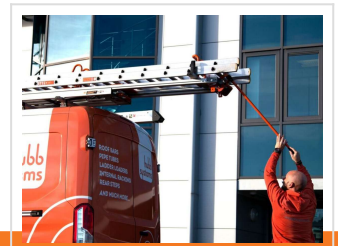

LoadLite™

The Hubb Systems Load Lite™ is one of the most innovative and ergonomic ladder loading systems available in today's marketplace, designed to maximise safety and provide you with the easiest possible access to your ladders. Manufactured from lightweight, highly robust aluminium alloy and complimented by stainless steel parts it boasts one of the biggest carrying capacities available. Safety and functionality at an affordable price!

Features:

- Manufactured from lightweight, extremely robust aluminium extrusion (Grade 6082) that won't corrode and is complimented by the highest quality components.
- Load or unload ladders safely in seconds from ground level rather than climbing onto your vehicle.
- Available in two versions to transport single or double sets of ladders.
- Fully adjustable to accommodate most ladder types.
- Two lengths to choose from to suit; 2.5 metres or 3.0 metres.
- 20g crash tested at Horiba-Mira Testing Facility (see certification).
- "Click into place" orange release catches to help ensure that the system is securely locked into place before the vehicle pulls away.
- Supplied with orange Hubb Systems branded 25mm cam-buckle straps to secure ladders into place, which have been tested to a 300kg load capacity (see Certificate of Conformity).
- Designed and manufactured in Britain.
- System will accommodate up to 2 padlocks (not supplied) to help restrict potential theft.
- This product has undergone rigorous testing to ensure product longevity and the maximum possible safety.
- Individually numbered with identity plaque to ensure full traceability.