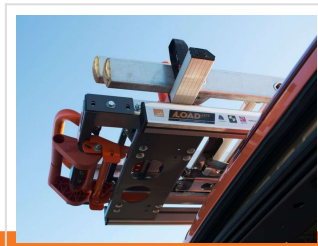

## LoadLite™

The Hubb Systems Load Lite™ is one of the most innovative and ergonomic ladder loading systems available in today's marketplace, designed to maximise safety and provide you with the easiest possible access to your ladders. Manufactured from lightweight, highly robust aluminium alloy and complimented by stainless steel parts it boasts one of the biggest carrying capacities available. Safety and functionality at an affordable price!

### Features:

- Manufactured from lightweight, extremely robust aluminium extrusion (Grade 6082) that won't corrode and is complimented by the highest quality components.
- Load or unload ladders safely in seconds from ground level rather than climbing onto your vehicle.
- Available in two versions to transport single or double sets of ladders.
- Fully adjustable to accommodate most ladder types.
- Two lengths to choose from to suit; 2.5 metres or 3.0 metres.
- 20g crash tested at Horiba-Mira Testing Facility (see certification).
- "Click into place" orange release catches to help ensure that the system is securely locked into place before the vehicle pulls away.
- Supplied with orange Hubb Systems branded 25mm cam-buckle straps to secure ladders into place, which have been tested to a 300kg load capacity (see Certificate of Conformity).
- Designed and manufactured in Britain.
- System will accommodate up to 2 padlocks (not supplied) to help restrict potential theft.
- This product has undergone rigorous testing to ensure product longevity and the maximum possible safety.
- Individually numbered with identity plaque to ensure full traceability.