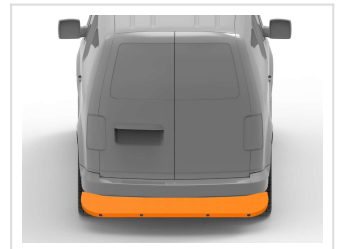

AssuredStep™

Designed for each vehicle's optimum height. Assured Step provides you a health and safety conscious solution when you're regularly entering or exiting your vehicle.

A practical, no nonsense rear step, ASSURED STEP™ also offers improved access to your roof load area so it's not only fit for purpose it's extremely affordable too.

Features:

- An aesthetically pleasing 'Made in Britain' one piece phosphated, steel step which is then powder-coated to provide strength and excellent weather proofing.
- Anti-slip tread plates as standard.
- An ideal product when the user is carrying items in or out of a vehicle.
- Aids rear access to your roof load area, rear roof bar, rear roller system, rear load stops or pipe tubes.
- Fits most commercial vehicles* as the step itself varies between 1,400 and 1,600 mm wide (depending on your van) and is 43mm deep.
- Supplied with van specific out rigger arms for ease of fitment to the main vehicle chassis.
- Sold without reversing sensors but is supplied with pre-lasered holes for after-market supply & fitment.
- Possible to be fitted by one person.
- Please note weight limit associated with this product is 127 kilos (20 stones).