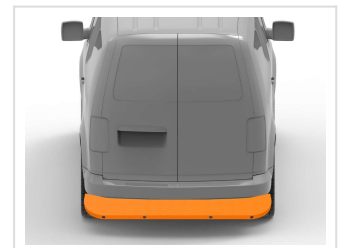

AssuredStep™

Designed for each vehicle's optimum height. Assured Step provides you a health and safety conscious solution when you're regularly entering or exiting your vehicle.

A practical, no nonsense rear step, ASSURED STEP™ also offers improved access to your roof load area so it's not only fit for purpose it's extremely affordable too.

Features:

- An aesthetically pleasing 'Made in Britain' one piece phosphated, steel step which is then powder-coated to provide strength and excellent weather proofing.
- Anti-slip tread plates as standard.
- An ideal product when the user is carrying items in or out of a vehicle.
- Aids rear access to your roof load area, rear roof bar, rear roller system, rear load stops or pipe tubes.
- Fits most commercial vehicles* as the step itself varies between 1,400 and 1,600 mm wide (depending on your van) and is 43mm deep.
- Supplied with van specific out rigger arms for ease of fitment to the main vehicle chassis.
- Sold without reversing sensors but is supplied with pre-lasered holes for after-market supply & fitment.
- Possible to be fitted by one person.
- Please note weight limit associated with this product is 127 kilos (20 stones).